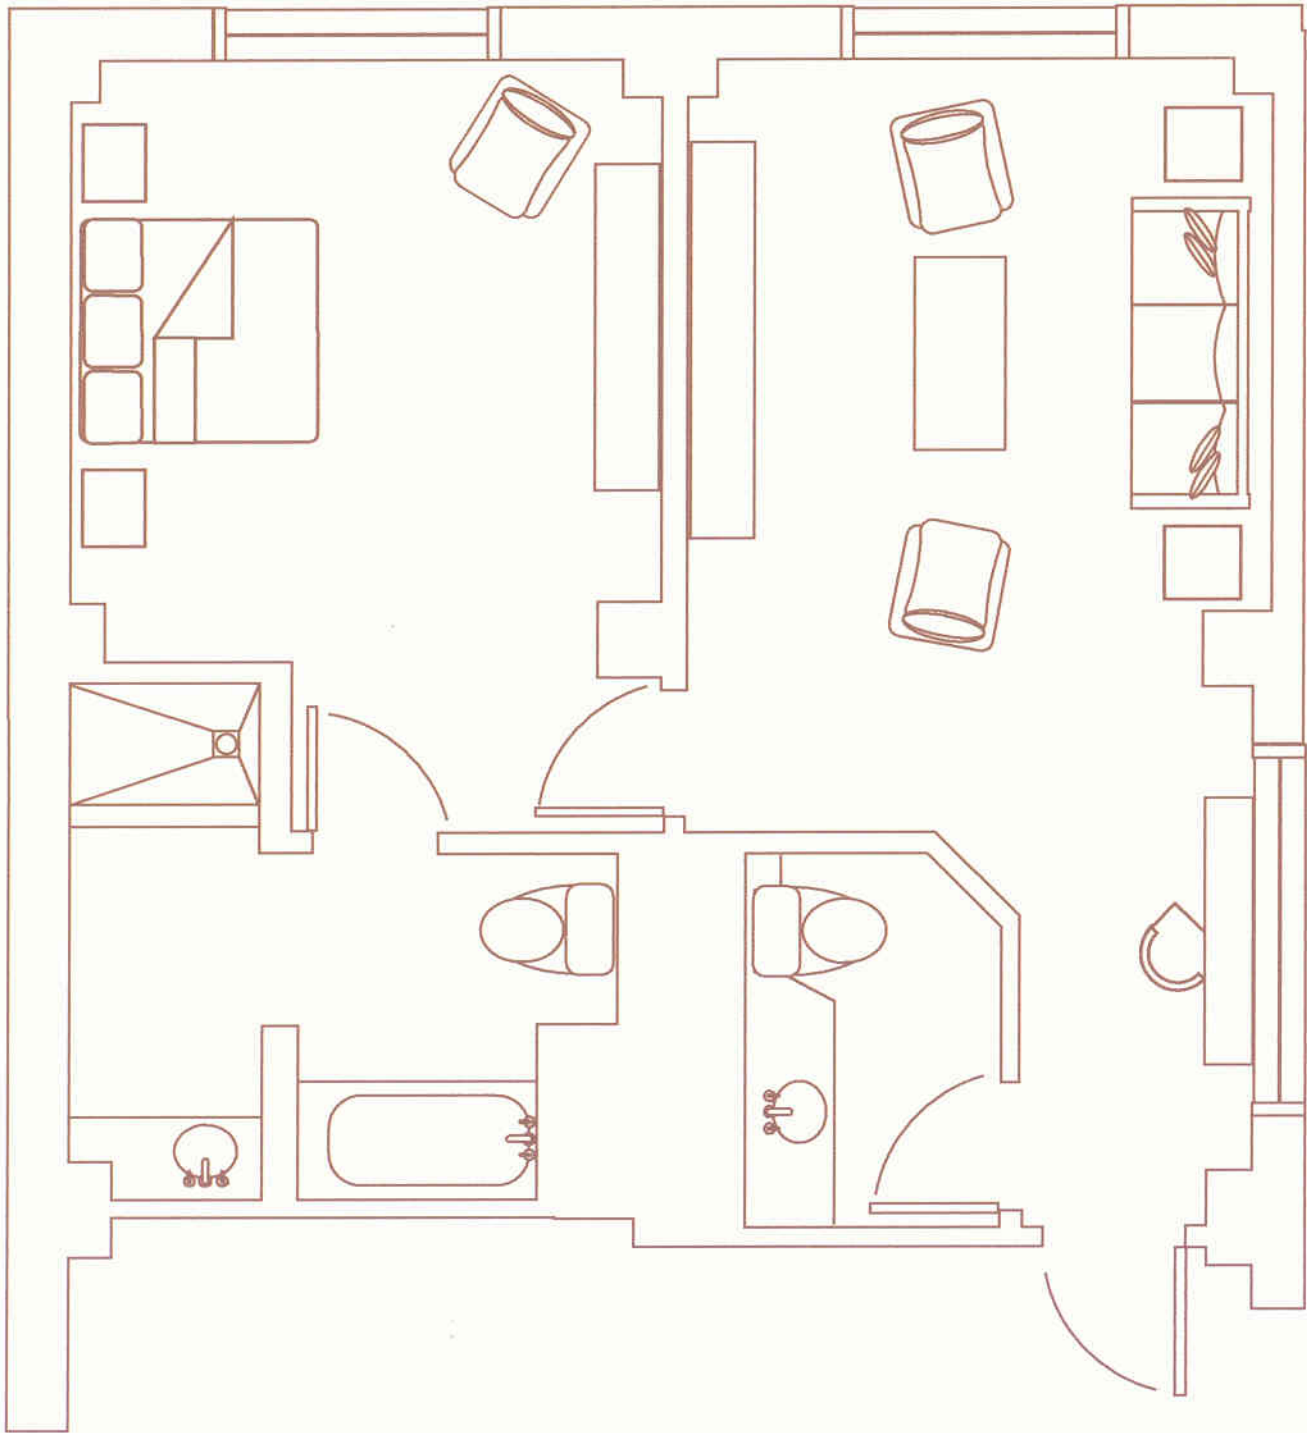

RIVERVIEW SUITES

(7)

King bedded room features garden tub, shower and separate powder room.
Parlor includes a sofa. CD players are in both the bedroom and guestroom.
Another feature of the room is a cordless telephone.
Size: 24' 4" x 23' 9" N 601 square feet.